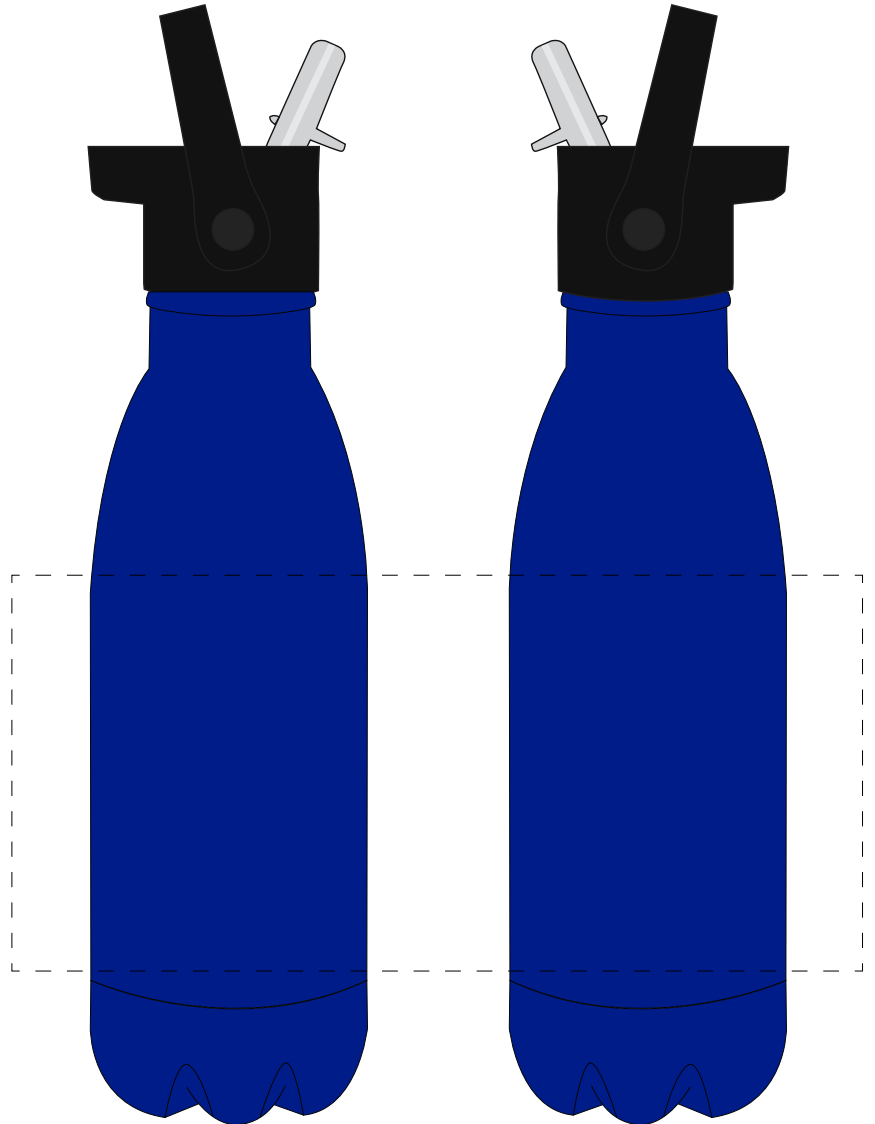

Your Ref:	Quantity:	Product Code: MG0337
Our Ref:	Version: 1	Product Colour: NAVY BLUE

PRINTING CONCERNS:**PRODUCT INFO: LOGO MAY NOT LINE UP TO SIPPER**

- Logos will be directly opposite
- Logos will NOT be directly opposite

We stock this item in the following colours

**PANTONE REFERENCE(S)**

Full Colour Printing

Product Image for visualisation
- colours may vary

ARTWORK SCALE 50%

The dashed line is to demonstrate print area and will not appear on your printed item